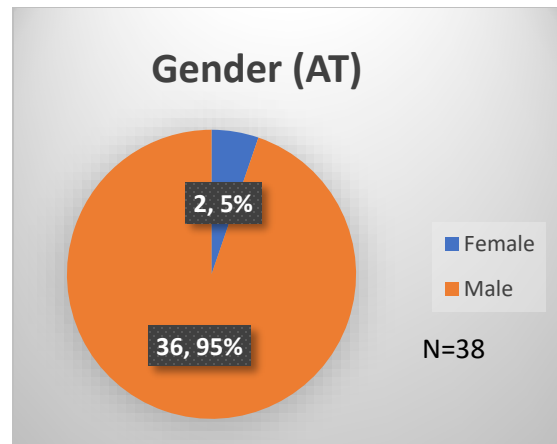

**Daily Data Dashboard – January 5, 2023**  
**Demographics for JTDC Population**  
**Thursday Morning Midnight Count**

Total # of probation Involved youth<sup>1</sup>: 1,049

<sup>1</sup> Probation Active: Any youth who is pending sentencing with an active social history, has been formally placed on probation or supervision with Cook County Juvenile Probation on the date of the report.

\*Age, Gender and Race for Criminal Court population (N=1) is not represented in this report.

Data sources: cFive Supervisor – Probation Population and RMIS – JTDC Population

**Daily Data Dashboard – January 5, 2023**  
**Demographics for JTDC Population**  
**Thursday Morning Midnight Count**