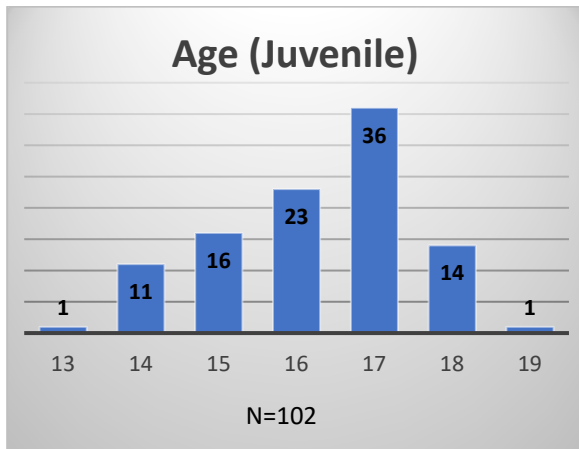

**Daily Data Dashboard – January 5, 2023**  
**Demographics for JTDC Population**  
**Thursday Morning Midnight Count**

Total # of probation Involved youth<sup>1</sup>: 1,049

<sup>1</sup> Probation Active: Any youth who is pending sentencing with an active social history, has been formally placed on probation or supervision with Cook County Juvenile Probation on the date of the report.

\*Age, Gender and Race for Criminal Court population (N=1) is not represented in this report.

Data sources: cFive Supervisor – Probation Population and RMIS – JTDC Population

**Daily Data Dashboard – January 5, 2023**  
**Demographics for JTDC Population**  
**Thursday Morning Midnight Count**