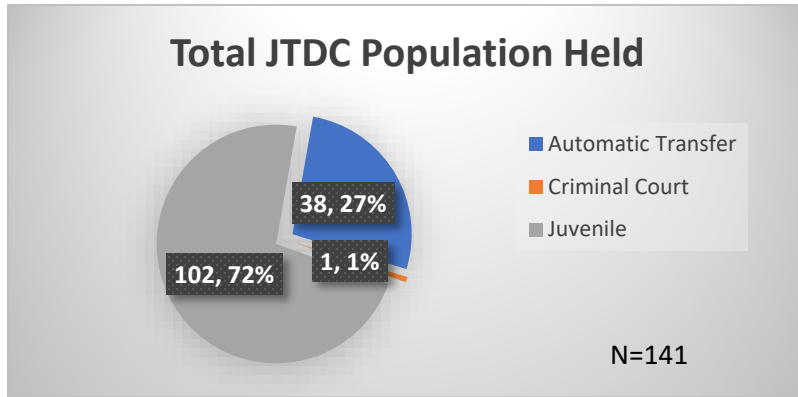

**Daily Data Dashboard – January 5, 2023**  
**Demographics for JTDC Population**  
**Thursday Morning Midnight Count**

Total # of probation Involved youth<sup>1</sup>: 1,049

<sup>1</sup> Probation Active: Any youth who is pending sentencing with an active social history, has been formally placed on probation or supervision with Cook County Juvenile Probation on the date of the report.

\*Age, Gender and Race for Criminal Court population (N=1) is not represented in this report.

Data sources: cFive Supervisor – Probation Population and RMIS – JTDC Population

**Daily Data Dashboard – January 5, 2023**  
**Demographics for JTDC Population**  
**Thursday Morning Midnight Count**