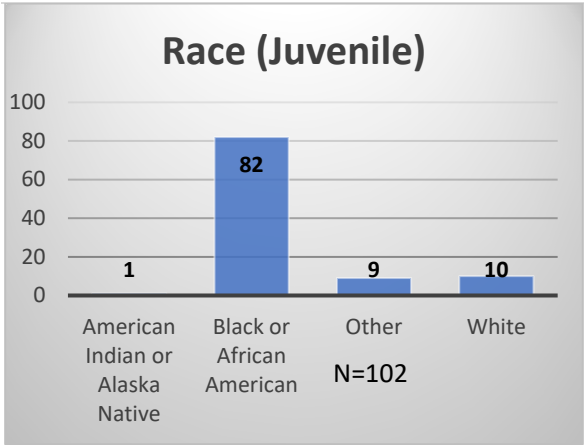

**Daily Data Dashboard – January 5, 2023**  
**Demographics for JTDC Population**  
**Thursday Morning Midnight Count**

Total # of probation Involved youth<sup>1</sup>: 1,049

<sup>1</sup> Probation Active: Any youth who is pending sentencing with an active social history, has been formally placed on probation or supervision with Cook County Juvenile Probation on the date of the report.

\*Age, Gender and Race for Criminal Court population (N=1) is not represented in this report.

Data sources: cFive Supervisor – Probation Population and RMIS – JTDC Population

**Daily Data Dashboard – January 5, 2023**  
**Demographics for JTDC Population**  
**Thursday Morning Midnight Count**