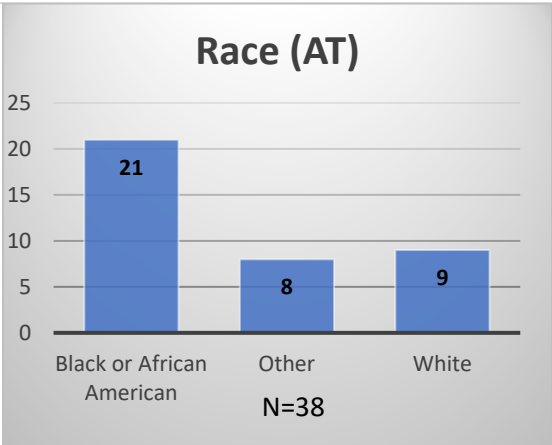

**Daily Data Dashboard – January 5, 2023**  
**Demographics for JTDC Population**  
**Thursday Morning Midnight Count**

Total # of probation Involved youth<sup>1</sup>: 1,049

<sup>1</sup> Probation Active: Any youth who is pending sentencing with an active social history, has been formally placed on probation or supervision with Cook County Juvenile Probation on the date of the report.

\*Age, Gender and Race for Criminal Court population (N=1) is not represented in this report.

Data sources: cFive Supervisor – Probation Population and RMIS – JTDC Population

**Daily Data Dashboard – January 5, 2023**  
**Demographics for JTDC Population**  
**Thursday Morning Midnight Count**