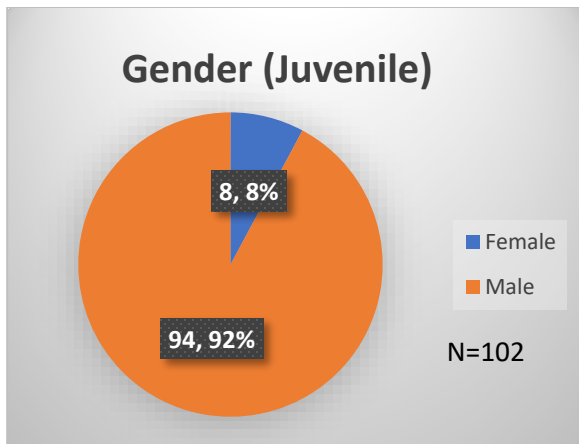

**Daily Data Dashboard – January 5, 2023**  
**Demographics for JTDC Population**  
**Thursday Morning Midnight Count**

Total # of probation Involved youth<sup>1</sup>: 1,049

<sup>1</sup> Probation Active: Any youth who is pending sentencing with an active social history, has been formally placed on probation or supervision with Cook County Juvenile Probation on the date of the report.

\*Age, Gender and Race for Criminal Court population (N=1) is not represented in this report.

Data sources: cFive Supervisor – Probation Population and RMIS – JTDC Population

**Daily Data Dashboard – January 5, 2023**  
**Demographics for JTDC Population**  
**Thursday Morning Midnight Count**