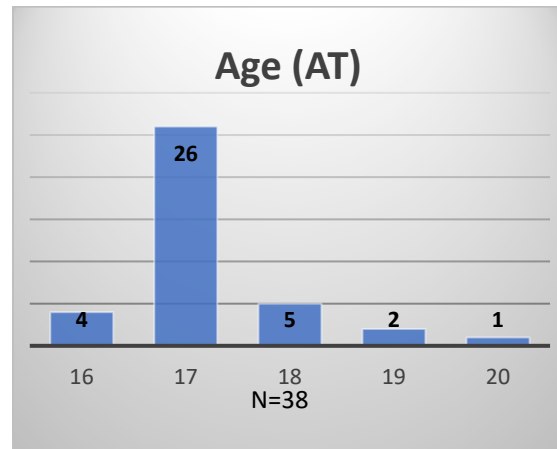

**Daily Data Dashboard – January 5, 2023**  
**Demographics for JTDC Population**  
**Thursday Morning Midnight Count**

Total # of probation Involved youth<sup>1</sup>: 1,049

<sup>1</sup> Probation Active: Any youth who is pending sentencing with an active social history, has been formally placed on probation or supervision with Cook County Juvenile Probation on the date of the report.

\*Age, Gender and Race for Criminal Court population (N=1) is not represented in this report.

Data sources: cFive Supervisor – Probation Population and RMIS – JTDC Population

**Daily Data Dashboard – January 5, 2023**  
**Demographics for JTDC Population**  
**Thursday Morning Midnight Count**